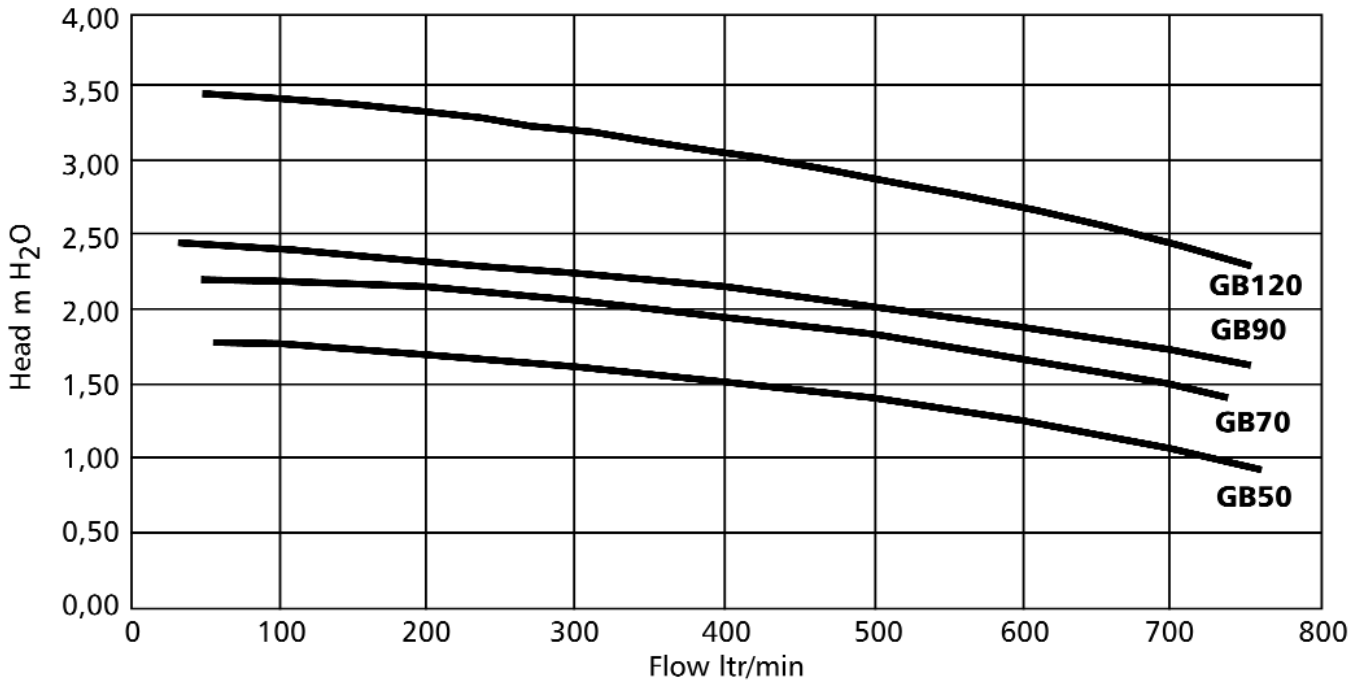

Modern compact design

Uni-directional discharge port

Approved according to European Standards

Power Options

500, 700, 900 and 1200W.

Voltage

230V, 50Hz

Accessories

The uni-directional discharge port for easy installation allows standard 1 1/2" BSP unions with 32mm sockets.

Technical Data

Performance curves 230V 50Hz

Dimension Details

Lowara UK Limited

Millwey Rise Industrial Estate
Axminster
Devon EX13 5HU