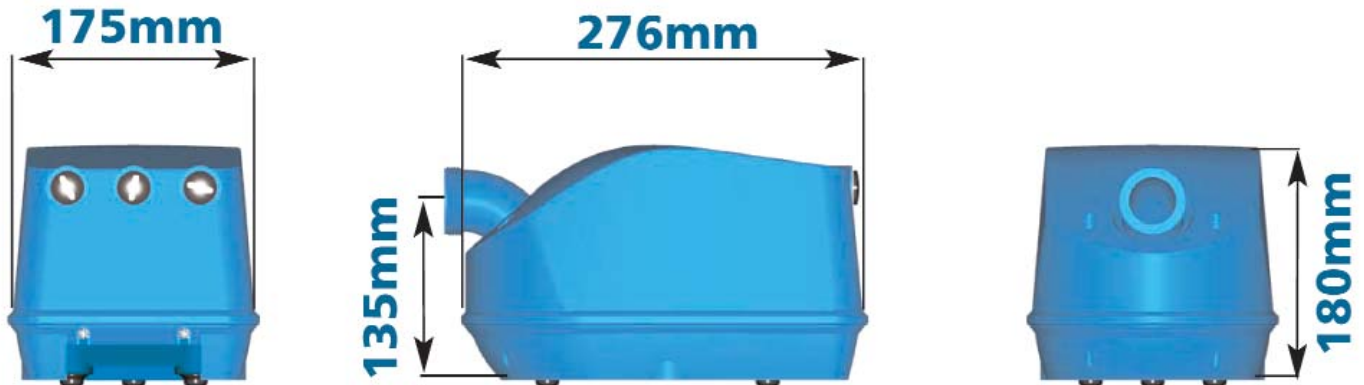

Modern compact design

Uni-directional discharge port

Approved according to European Standards

Power Options

500, 700, 900 and 1200W.

Voltage

230V, 50Hz

Accessories

The uni-directional discharge port for easy installation allows standard 1 1/2" BSP unions with 32mm sockets.

Technical Data

Performance curves 230V 50Hz

Dimension Details

Lowara UK Limited

Millwey Rise Industrial Estate
Axminster
Devon EX13 5HU