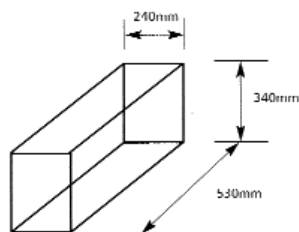

Technical Data

Performance curves 50Hz

Priming curves 50Hz

Model	kW		1~			3~		
	P1	P2	V	A	KG	V	A	KG
AG8	0.299	0.187	230	1.45	7.7	-	-	-
AG10	0.360	0.250	230	1.70	7.8	220-240/380-415	2.4-1.4	7.2
AG14	0.614	0.370	230	2.80	7.9		2.5-1.4	7.3
AG16	0.718	0.490	230	3.00	8.0		2.6-1.5	7.4

Lowara UK Limited
Millwey Rise Industrial Estate
Axminster
Devon EX13 5HU
Tel: Reception 01297 630200
Tel: Sales 01297 630230
Fax: 01297 630270
lowarauk.south@itt.com
www.lowara.co.uk

Lowara UK Limited
Unit 1, Byram Industrial Park
Low Street, Brotherton
Knottingley,
West Yorkshire WF11 9HS
Tel: 01977 607267
Fax: 01977 607226
lowarauk.north@itt.com
www.lowara.co.uk

L/AG/002/02/05

Lowara