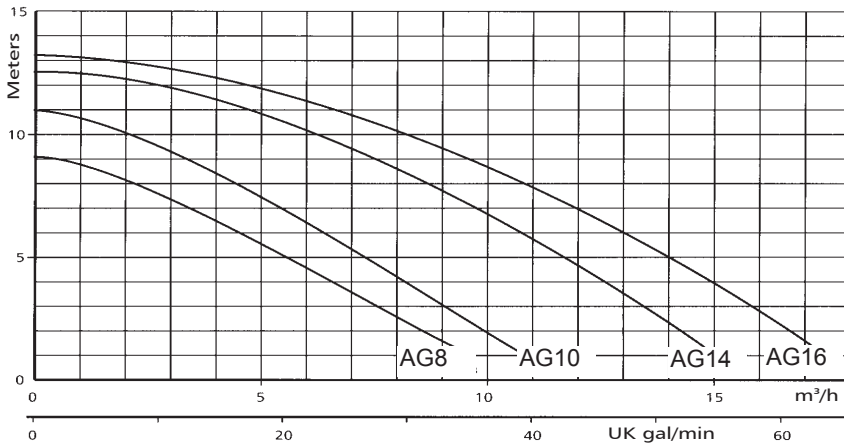

IPx5 cast aluminium motor

Whisper running

Small building sizes

TÜV approved

2 1/4" BSP external threaded ports

Unions for both metric and imperial use

Technical Data

Performance curves 50Hz