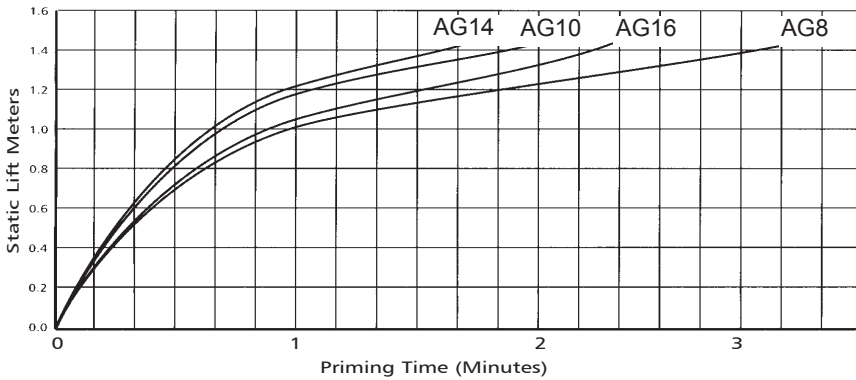

Priming curves 50Hz

Model	kW		1~			3~		
	P1	P2	V	A	KG	V	A	KG
AG8	0.299	0.187	230	1.45	7.7	-	-	-
AG10	0.360	0.250	230	1.70	7.8	220-240/380-415	2.4-1.4	7.2
AG14	0.614	0.370	230	2.80	7.9		2.5-1.4	7.3
AG16	0.718	0.490	230	3.00	8.0		2.6-1.5	7.4