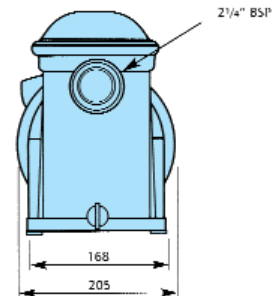

IPx5 cast aluminium motor

Whisper running

Small building sizes

TÜV approved

2 1/4" BSP external threaded ports

Unions for both metric and imperial use

Technical Data

Performance curves 50Hz

Priming curves 50Hz

Model	kW		1~			3~		
	P1	P2	V	A	KG	V	A	KG
AG8	0.299	0.187	230	1.45	7.7	-	-	-
AG10	0.360	0.250	230	1.70	7.8	220-240/380-415	2.4-1.4	7.2
AG14	0.614	0.370	230	2.80	7.9		2.5-1.4	7.3
AG16	0.718	0.490	230	3.00	8.0		2.6-1.5	7.4