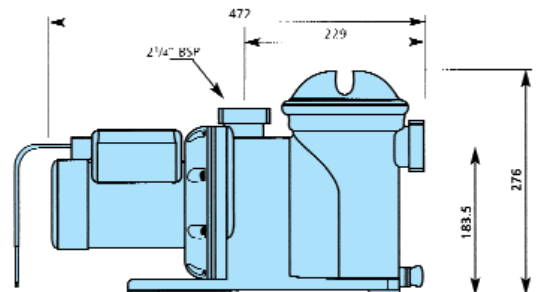

Technical Data

Performance curves 50Hz

Priming curves 50Hz

Model	kW		1~			3~		
	P1	P2	V	A	KG	V	A	KG
AG8	0.299	0.187	230	1.45	7.7	-	-	-
AG10	0.360	0.250	230	1.70	7.8	220-240/380-415	2.4-1.4	7.2
AG14	0.614	0.370	230	2.80	7.9		2.5-1.4	7.3
AG16	0.718	0.490	230	3.00	8.0		2.6-1.5	7.4

Lowara UK Limited
Millwey Rise Industrial Estate
Axminster
Devon EX13 5HU
Tel: Reception 01297 630200
Tel: Sales 01297 630230
Fax: 01297 630270
lowarauk.south@itt.com
www.lowara.co.uk

Lowara UK Limited
Unit 1, Byram Industrial Park
Low Street, Brotherton
Knottingley,
West Yorkshire WF11 9HS
Tel: 01977 607267
Fax: 01977 607226
lowarauk.north@itt.com
www.lowara.co.uk

L/AG/002/02/05

Lowara